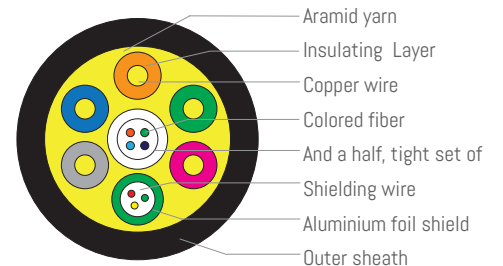

HDMI Active Optical Cable with Max. 8K@60Hz AOC (support HDCP)

HDMI Active Optical Cable of LHDMI20AOC-XX for stable 8K HDMI signal transmissions. These transmit a maximum resolution of 8K@60Hz / 4K@120Hz. Compared to normal HDMI cables and HDMI extenders, the HDMI Active Optical Cables of the LHDMI20AOC-XX are not susceptible to electromagnetic interference. So once the installation is complete, no further interference from any motors installed in the house are to be expected. The HDMI because of the AOC cables have no signal attenuation, the signal does not even have to be amplified with the 50 m. Plug and play HDM Active Optical Cable.

FEATURES

- Supports computer resolutions to 4K@120Hz or 8K@60Hz 4:4:4
- Plug and Play
- Support HDCP2.3@eARC
- Self-detecting function for EDID information
- No loss of signal
- Hybrid optical cable with fiber and copper wire
- PIN gold plated, shell gold plated
- Environmental Specifications: For Indoor use only
- Operating temperature: -40 to 70°C
- Minimum bending radius 20mm
- Max.tension force: 100N
- Powered via HDMI devices
- 4core OM3 Multimode Fiber (high speed data) and 7core copper cable
- Round cable Black PVC jacket
- RoHS 2.0 & REACH compliant
- Packing: package lpc reel

APPLICATIONS

- Blue-ray, DVR, projector
- Video Games
- Computer resolutions to 4K@120Hz or 8K@60Hz 4:4:4

SPECIFICATIONS

Parameters	
Resolution	8K@60Hz / 4K@120Hz (backwards compatible)
Color space	4:4:4 max
Color depth	max. 12 bits
Type	A connector - A connector
signal transmission	AV (image and sound)
Structure of the AOC cable	4 fiber cores, 7 cores tinned copper
cable diameter	5.2mm
Min. bending radius	20mm
Max. pulling force	100N
Plug shell	zinc alloy
Cable jacket	PVC, RoHS Directive compliant
Power adapter	None required - plug and play
Supports	HDCP2.2, HDR10, EDID, CEC, DDC, eARC, 3D
Power Consumption	250mW
Operating temperatur:	-40 to 70°C