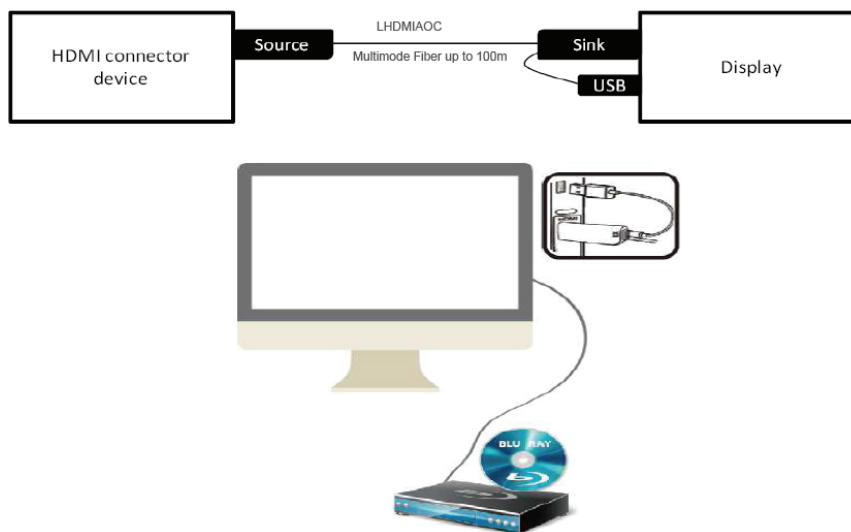

HDMI Active Optical Cable with Max. 8K@60Hz AOC (support HDCP)

HDMI Active Optical Cable of LHDMI20AOC-XX for stable 8K HDMI signal transmissions. These transmit a maximum resolution of 8K@60Hz / 4K@120Hz. Compared to normal HDMI cables and HDMI extenders, the HDMI Active Optical Cables of the LHDMI20AOC-XX are not susceptible to electromagnetic interference. So once the installation is complete, no further interference from any motors installed in the house are to be expected. The HDMI because of the AOC cables have no signal attenuation, the signal does not even have to be amplified with the 50 m. Plug and play HDM Active Optical Cable.

FEATURES

- Supports computer resolutions to 4K@120Hz or 8K@60Hz 4:4:4
- Plug and Play
- Support HDCP2.3@eARC
- Self-detecting function for EDID information
- No loss of signal
- Hybrid optical cable with fiber and copper wire
- PIN gold plated, shell gold plated
- Environmental Specifications: For Indoor use only
- Operating temperature: -40 to 70°C
- Minimum bending radius 20mm
- Max.tension force: 100N
- Powered via HDMI devices
- 4core OM3 Multimode Fiber (high speed data) and 7core copper cable
- Round cable Black PVC jacket
- RoHS 2.0 & REACH compliant
- Packing: package lpc reel

APPLICATIONS

- Blue-ray, DVR, projector
- Video Games
- Computer resolutions to 4K@120Hz or 8K@60Hz 4:4:4

SPECIFICATIONS

Parameters	
Resolution	8K@60Hz / 4K@120Hz (backwards compatible)
Color space	4:4:4 max
Color depth	max. 12 bits
Type	A connector - A connector
signal transmission	AV (image and sound)
Structure of the AOC cable	4 fiber cores, 7 cores tinned copper
cable diameter	5.2mm
Min. bending radius	20mm
Max. pulling force	100N
Plug shell	zinc alloy
Cable jacket	PVC, RoHS Directive compliant
Power adapter	None required - plug and play
Supports	HDCP2.2, HDR10, EDID, CEC, DDC, eARC, 3D
Power Consumption	250mW
Operating temperatur:	-40 to 70°C