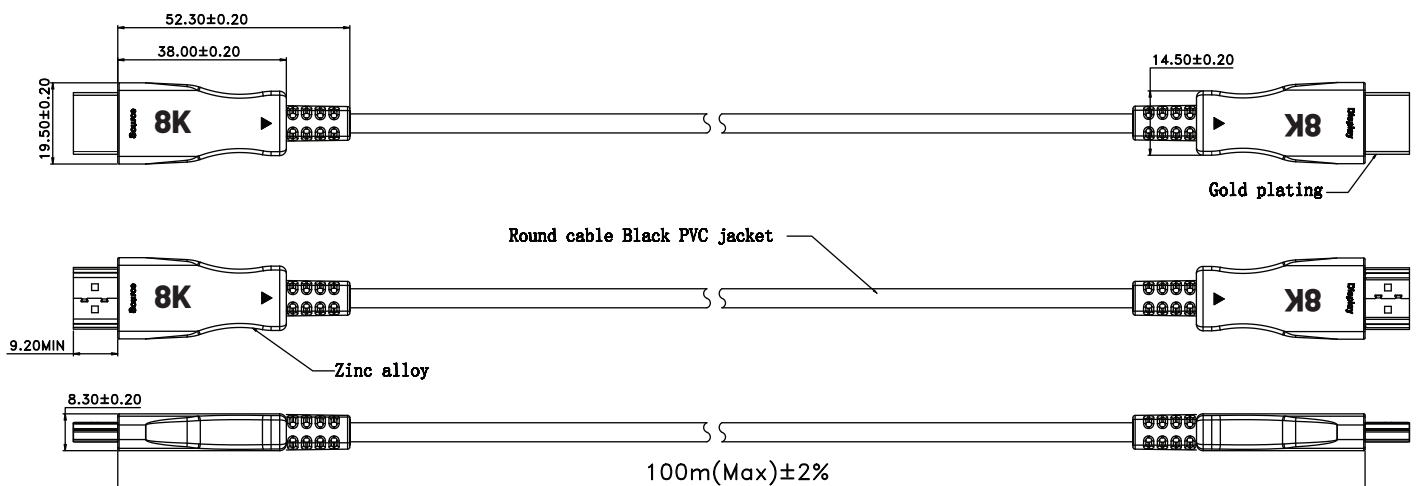

FEATURES

- Supports computer resolutions to 4K@120Hz or 8K@60Hz 4:4:4
- Plug and Play
- Support HDCP2.3@eARC
- Self-detecting function for EDID information
- No loss of signal
- Hybrid optical cable with fiber and copper wire
- PIN gold plated, shell gold plated
- Environmental Specifications: For Indoor use only
- Operating temperature: -40 to 70°C
- Minimum bending radius 20mm
- Max.tension force: 100N
- Powered via HDMI devices
- 4core OM3 Multimode Fiber (high speed data) and 7core copper cable
- Round cable Black PVC jacket
- RoHS 2.0 & REACH compliant
- Packing: package lpc reel

APPLICATIONS

- Blue-ray, DVR, projector
- Video Games
- Computer resolutions to 4K@120Hz or 8K@60Hz 4:4:4

SPECIFICATIONS

Parameters	
Resolution	8K@60Hz / 4K@120Hz (backwards compatible)
Color space	4:4:4 max
Color depth	max. 12 bits
Type	A connector - A connector
signal transmission	AV (image and sound)
Structure of the AOC cable	4 fiber cores, 7 cores tinned copper
cable diameter	5.2mm
Min. bending radius	20mm
Max. pulling force	100N
Plug shell	zinc alloy
Cable jacket	PVC, RoHS Directive compliant
Power adapter	None required - plug and play
Supports	HDCP2.2, HDR10, EDID, CEC, DDC, eARC, 3D
Power Consumption	250mW
Operating temperatur:	-40 to 70°C

DIAGRAM

ORDERING INFORMATION

P\N	Description
LHDMI20AOC - xx	HDMI Active Optical Cable with Max. 8K@60Hz AOC (support HDCP)
xx	Length of cable, ie. 5, 10, 15, 20,25, 30, 40.....100m