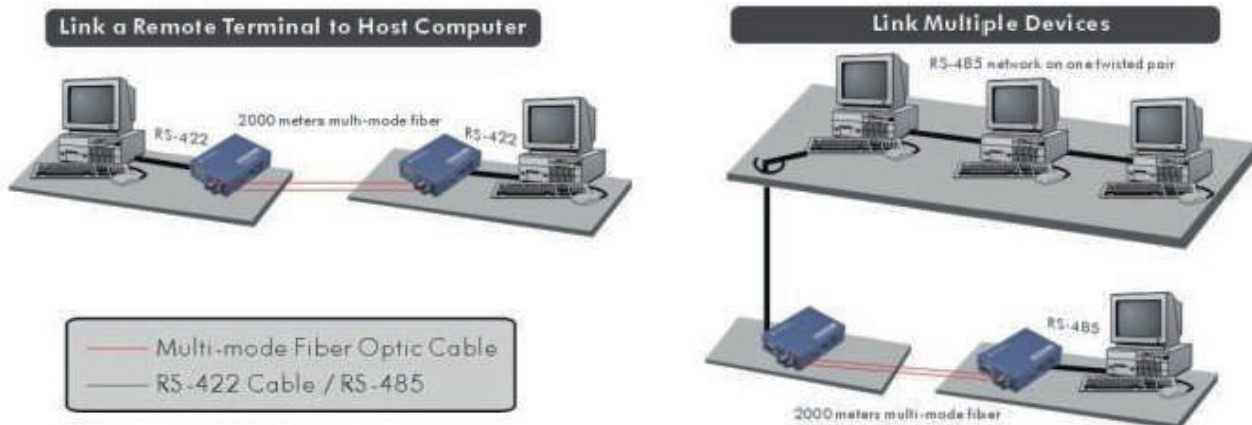

Lightem LFM232 Series RS-485 / RS-422 / RS-232 Fiber Optic Modem

Lightem LFM232 series is of multi-performance sustaining such telecom interface as RS-232, RS-422, RS-485, the distance can reach to 4KM while is 40KM for single-mode and the speed of single-mode can reach to 460KBPS. It can avoid thunder, interfere in scurries environment.

FEATURES

- The transmit distance of multi-mode optical fiber can to 2KM while 40KM of the single mode.
- The transform between serial communication interface RS-232/RS485/RS-422 and optical fiber interface is available.
- The point-to-point loop connection is available.
- Separate working of serial communication RS232/RS422/RS485 is available.
- The communication speed of RS232 interface 300-115200bps, it is 1 mbps of RS422 and RS485.
- Duplex and semi-duplex RS-485 working way is available.
- The principal and subordinate working way is available. Subordinate way can be used as a repeater.
- Stable data transmit and long lifespan.
- Power: $\leq 5W$, Power supply outside: DC5V/1A.
- Good after-sales service, quality guarantee for three years and eternal service.

APPLICATION

SPECIFICATIONS

Technical	Values
Fiber optical connector	ST
Transmit medium	Simplex /Duplex fiber
Switch power	DC 9V@200mA
Operation Pattern	Half/whole, major/minor
Power lost	12dB
Transmission distance	2 km
Shell	Metallic
Electrical interface	B25
Electrical standard	RS-232, RS-485, RS-422
Bit rate	115200bps/1Mbps
Optical wavelength	850nm multi-mode optical fiber (50/125um,62.5/125um)
Instruction Indicators	3 LED (PWR, TX, RX)
Operating temperature	0 °C ~ 50 °C
Storage temperature	-40 °C ~ 75°C
Humidity	5%-9% Non-Condensing